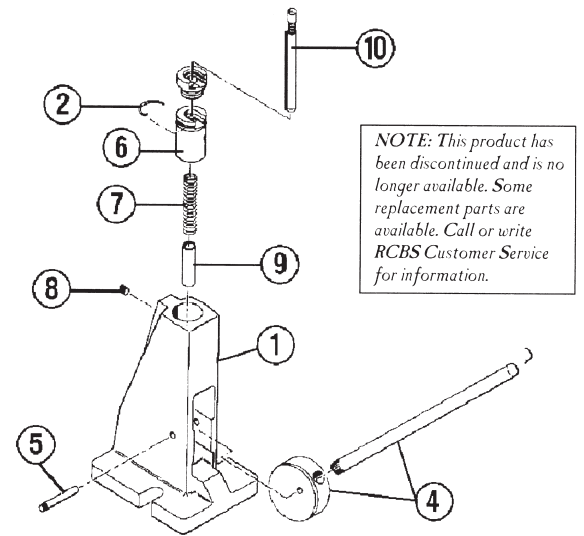

Key	Part #	Description
1	09485	Swager Body
2	09486	Swager Rod
2	09498	Swager Rod .223 Rem
3	09604	Lock Ring, 1/4-28
4	09487	Case Stripper
-	09488	Case Stripper Washer (for A-2 Press)
4	09489	Case Stripper for Big Max
4	09490	Case Stripper (for Ammo. Mstr. Single)
5	09483	Swager Head, Large
5	09484	Swager Head, Small
6	87505	Hex Lock Nut, 7/8-14

09580 AUTOMATIC PRIMER FEED COMBO

Key	Part #	Description
1	09598	Body
2	09595	Stop Pin
3	09596	Coil Spring
4	09591	Setscrew, 1/4-28x3/16 CP
5	09581	Primer Tube Assembly, Lg.
5	09582	Primer Tube Assembly, Sm.
6	09599	Primer Tube Cotter Pin
7	09585	Primer Pickup, Lg.
7	09586	Primer Pickup, Sm.
8	09594	Body Assembly (Includes part #'s 1,2,3,4)

09512 STANDARD PRIMING TOOL

Key	Part #	Description
1	09513	Main Body Casting
2	09111	Spring Clip
4	09514	Handle Cam Assembly
5	09518	Handle Cam Pin
6	09519	Shell Holder Adaptor
7	09520	Coil Spring
8	09591	Setscrew, 1/4-28x3/16" CP
9	09522	Adaptor Sleeve
10	09471	Primer Rod Assembly (Lg & Sm)

NOTE: This product has been discontinued and is no longer available. Some replacement parts are available. Call or write RCBS Customer Service for information.

09525 BERDAN DECAPPING TOOL

Key	Part #	Description
1	09526	Handle
2	09527	Head
3	09528	Decapping Pin
4	09532	Case Holder
5	09533	Head Cross Pin
6	09534	Allen Wrench 5/64
7	09509	Setscrew 8/32 x 1/4 (2)