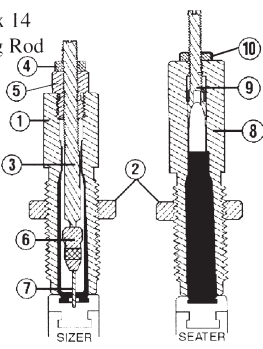

TWO-DIE SET FOR PRECISION SIZER

- Key
- 1 - Sizer Die Body
- 2 87501 Die Lock Ring, 7/8 x 14
- 3 - Expander Decapping Rod
- 4 - Lock Ring
- 5 - Guide Bushing
- 6 - Expander Ball
- 7 - Decapping Pin
- 8 - Seater Die Body
- 9 - Seater Plug
- 10 09604 Lock Ring, 1/4 - 28

IMPORTANT

Expander-Decapping Rods, Decapping Rods, Expander Balls and Decapping Pin Holders are no longer available separately. If any of these fail, order a replacement Expander-Decapping Unit or Decapping Unit as shown in the tables on pages 21 through 23. With the exceptions listed below, all new RCBS "Precision" Sizer Dies use a #90164 Headed Decapping Pin.

Note: Regular Decapping Pins for older RCBS Sizer Dies will remain available. Use the chart below to order replacements.
 .22 - .25 Caliber 09608
 6.5mm - .45 Caliber 09609

Important: Expander-Decapping Units, Decapping Units and all Decapping Pins are available through RCBS Distributors and Dealers. All other replacement parts should be ordered from RCBS Customer Service (1-800-533-5000).